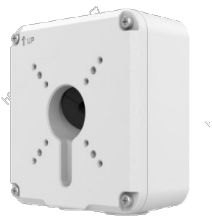

Accessories

TR-JB07-D-IN