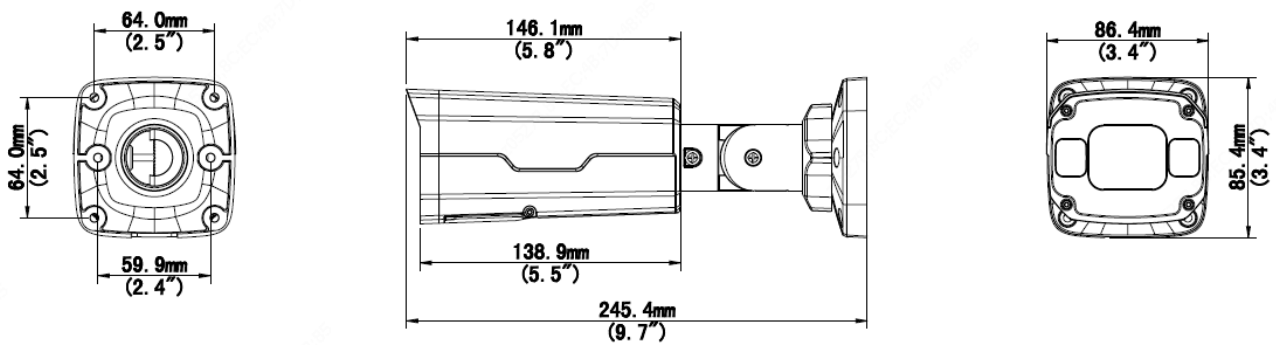

EN 62368-1 UL 62368-1
Environment	CE-ROHS (2011/65/EU;(EU)2015/863); WEEE (2012/19/EU); REACH (Regulation (EC) No 1907/2006)
Protection	Ingression protection: IP67 (IEC 60529-2013) Vandal resistant: IK10 (IEC 62262:2002)
General	
Power	DC 12V±25%, PoE (IEEE 802.3af)
	Power consumption: Max 8.5W
Power Interface	Ø 5.5mm coaxial power plug
Dimensions (L × W × H)	245.4 × 85.4 × 86.4mm (9.7" × 3.4" × 3.4")
Weight	0.92kg (2.03lb)
Material	Metal
Working Environment	-30°C ~ 60°C (-22°F ~ 140°F), Humidity: ≤95% RH (non-condensing)
Storage Environment	-30°C ~ 60°C (-22°F ~ 140°F), Humidity: ≤95% RH (non-condensing)
Surge Protection	6KV
Reset Button	N/A

Dimensions

Accessories